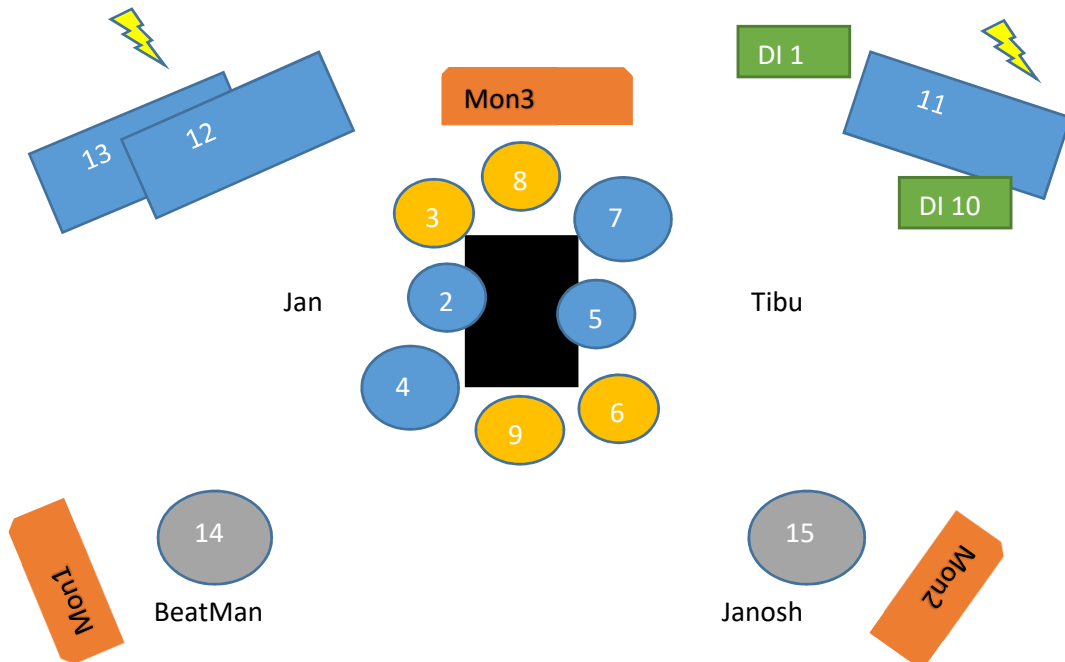

The Monsters

technical and accomodation rider

1	Kick	DI		
2	Snare Jan	SM57 / i5	SPL 1	
3	HiHat Jan	SM81		
4	Floor Jan	SM57/ MD421	SPL 2	
5	Kick Tibu	DI		
6	Snare Tibu	SM57 / i5	SPL 3	
7	HiHat Tibu	SM81		
8	Floor Tibu	SM57/ MD421	SPL 4	
9	OH Back	C430 / C391		
10	OH Front	C430 / C391		
11	Bass DI	DI	Comp 1	
12	Bass MIC	D112 / MD421	Comp 2	
13	Guit Up	Sennh 509		
14	Guit Down	SM57 / MD421		
15	Voc Beatman	SM57 Beta	Comp 3	Monsters
16	Voc Janosh	SM57 Beta	Comp 4	Monsters
17	Delay Ret			
18	Reverb Ret			
19	Echo Ret			

The P.A.system must be powerful enough to have a SPL of 111db at the F.O.H.

** Equipment supplied by venue

- Minimum of four noise gates
- Minimum of four compressors
- 2 Reverb/Multi FX units and one delay unit
- We use our own drumkit and this drumkit will **NOT** be shared.
- Cabinets can be used by support band.