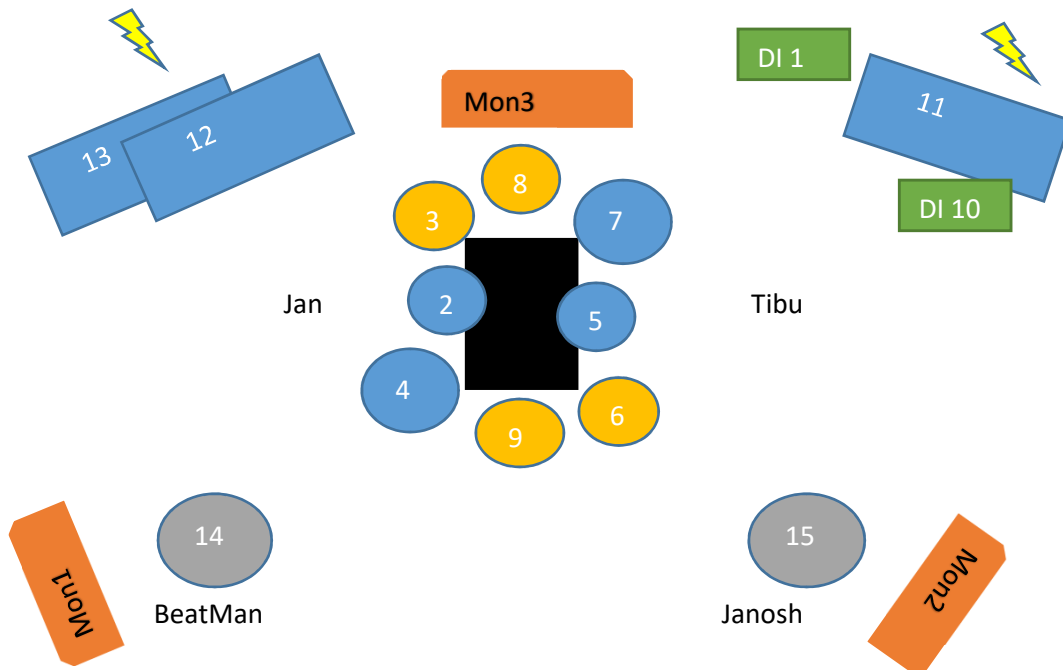

The Monsters

technical and accomodation rider

1	Kick	DI		Monsters
2	Snare Jan	SM57 / i5	SPL 1	
3	HiHat Jan	SM81		
4	Floor Jan	SM57/ MD421	SPL 2	
5	Snare Tibu	SM57 / i5	SPL 3	
6	HiHat Tibu	SM81		
7	Floor Tibu	SM57/ MD421	SPL 4	
8	OH Back	C430 / C391		
9	OH Front	C430 / C391		
10	Bass DI	DI	Comp 1	
11	Bass MIC	D112 / MD421	Comp 2	
12	Guit Up	Sennh 509		
13	Guit Down	SM57 / MD421		
14	Voc Beatman	SM57 Beta	Comp 3	Monsters
15	Voc Janosh	SM57 Beta	Comp 4	Monsters
16	Delay Ret			
17	Reverb Ret			
18	Echo Ret			

The P.A.system must be powerful enough to have a SPL of 110db at the F.O.H.

** Equipment supplied by venue

- Minimum of four noise gates
- Minimum of four compressors
- 2 Reverb/Multi FX units and one delay unit
- We use our own drumkit and this drumkit will **NOT** be shared.
- Cabinets can be used by support band.